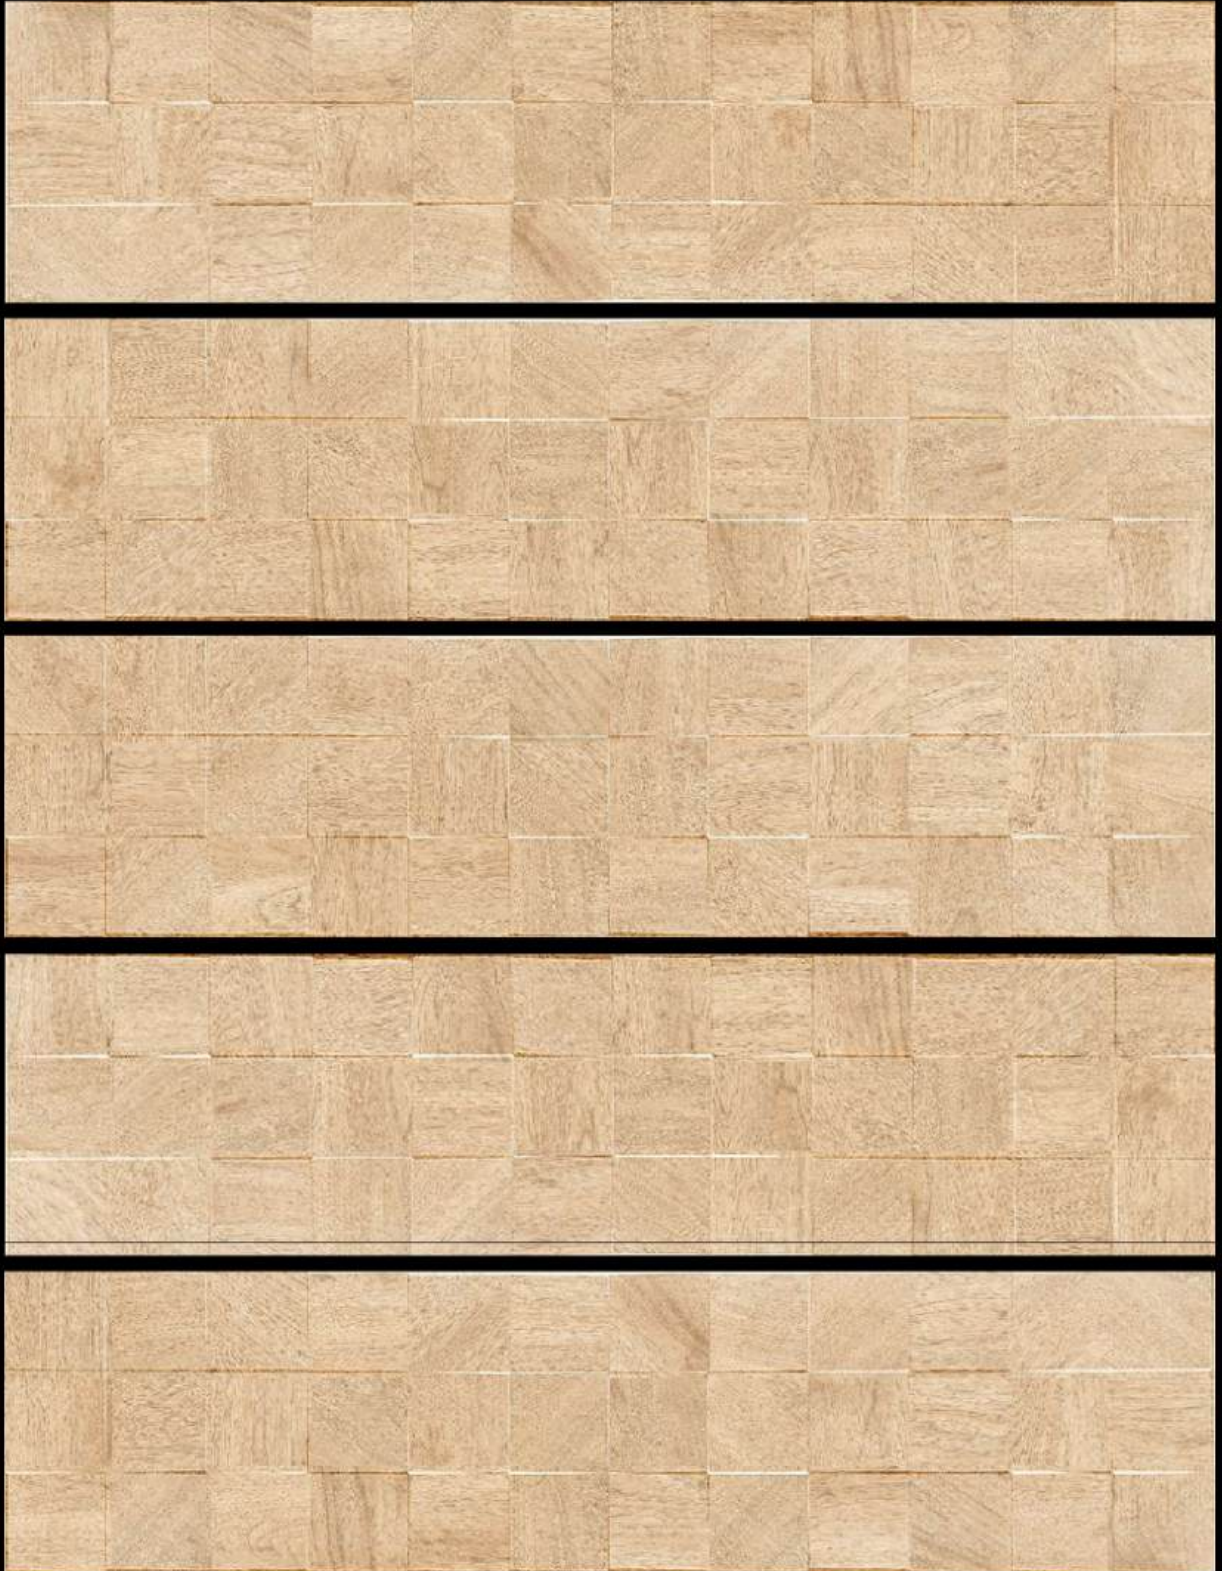

RUSTIC SURFACE
GVT 300X1200 MM

SQUARE WOOD ALMOND 300X1200 MM

WALL & FLOOR / INDOOR / OUTDOOR

MAKE IN INDIA

LET'S MAKE SOMETHING BEAUTIFUL