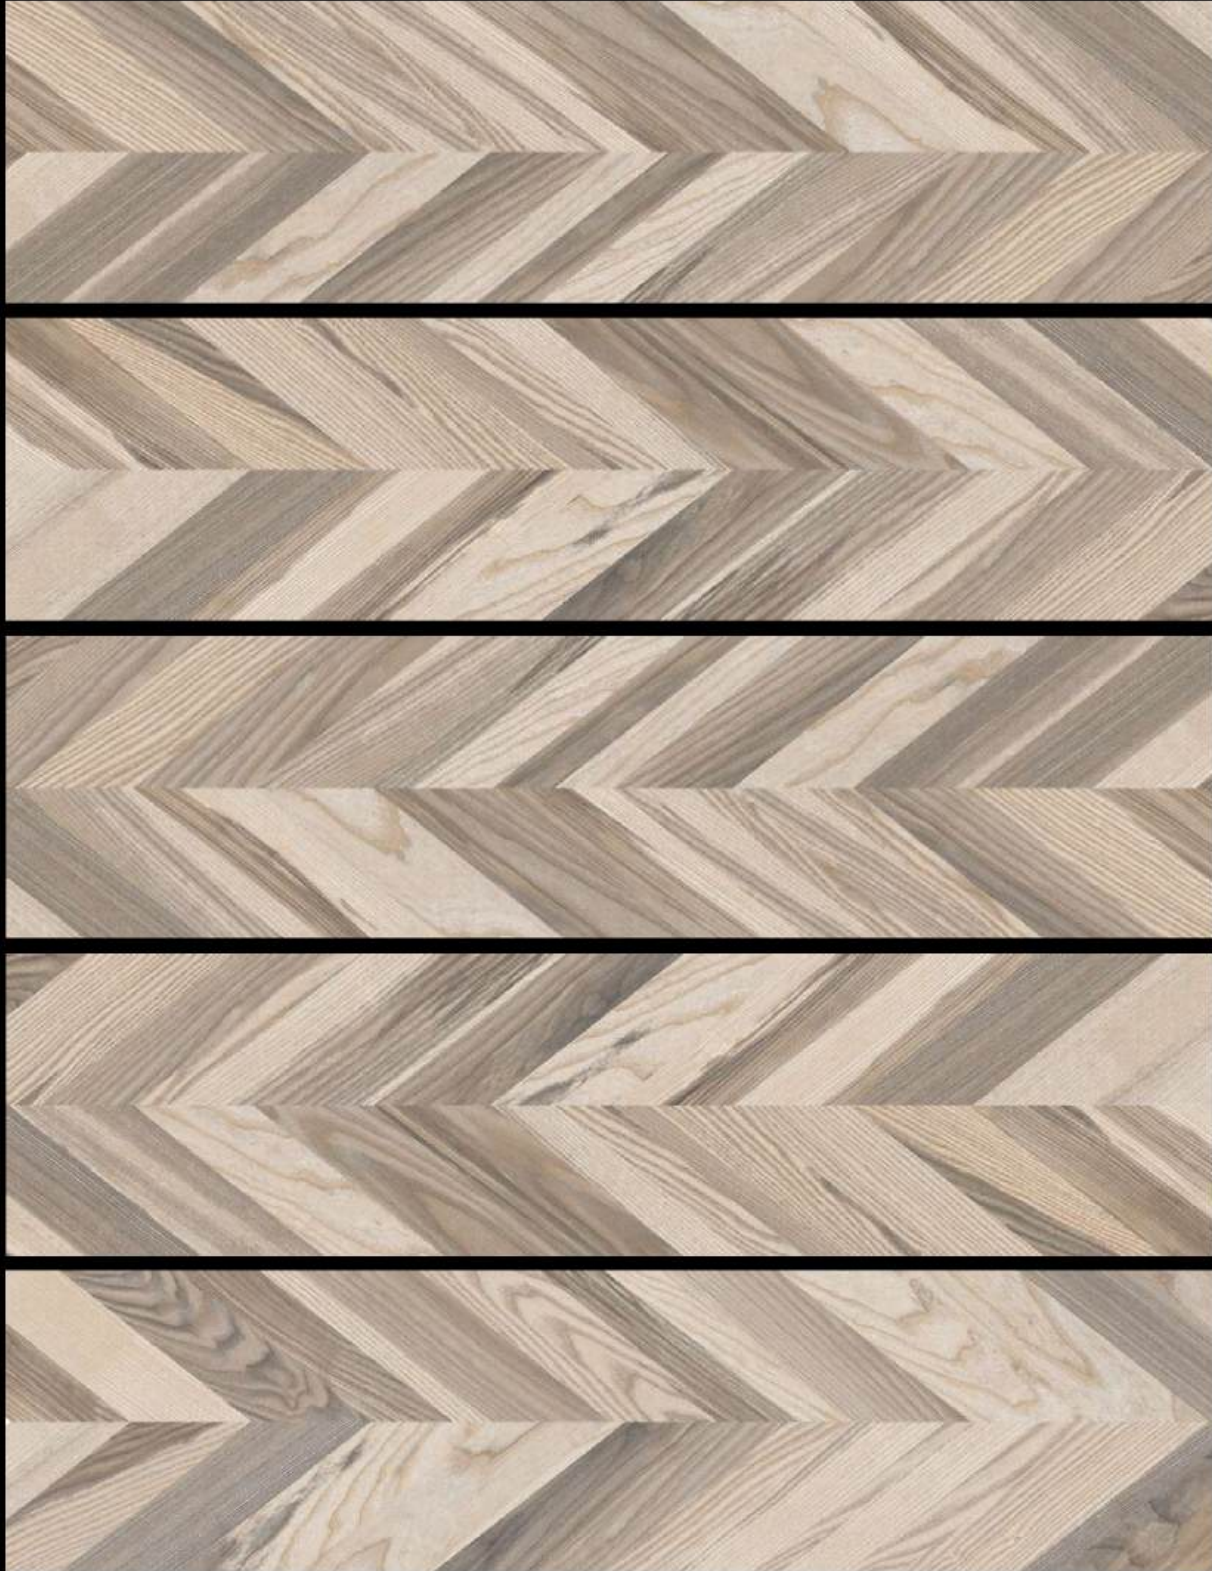

WALL & FLOOR / INDOOR / OUTDOOR

MAKE IN INDIA

LET'S MAKE SOMETHING BEAUTIFUL

CARVING SURFACE
GVT 300X1200 MM

VILLAGE GOLD CV 300X1200 MM

WALL & FLOOR / INDOOR / OUTDOOR

MAKE IN INDIA

LET'S MAKE SOMETHING BEAUTIFUL