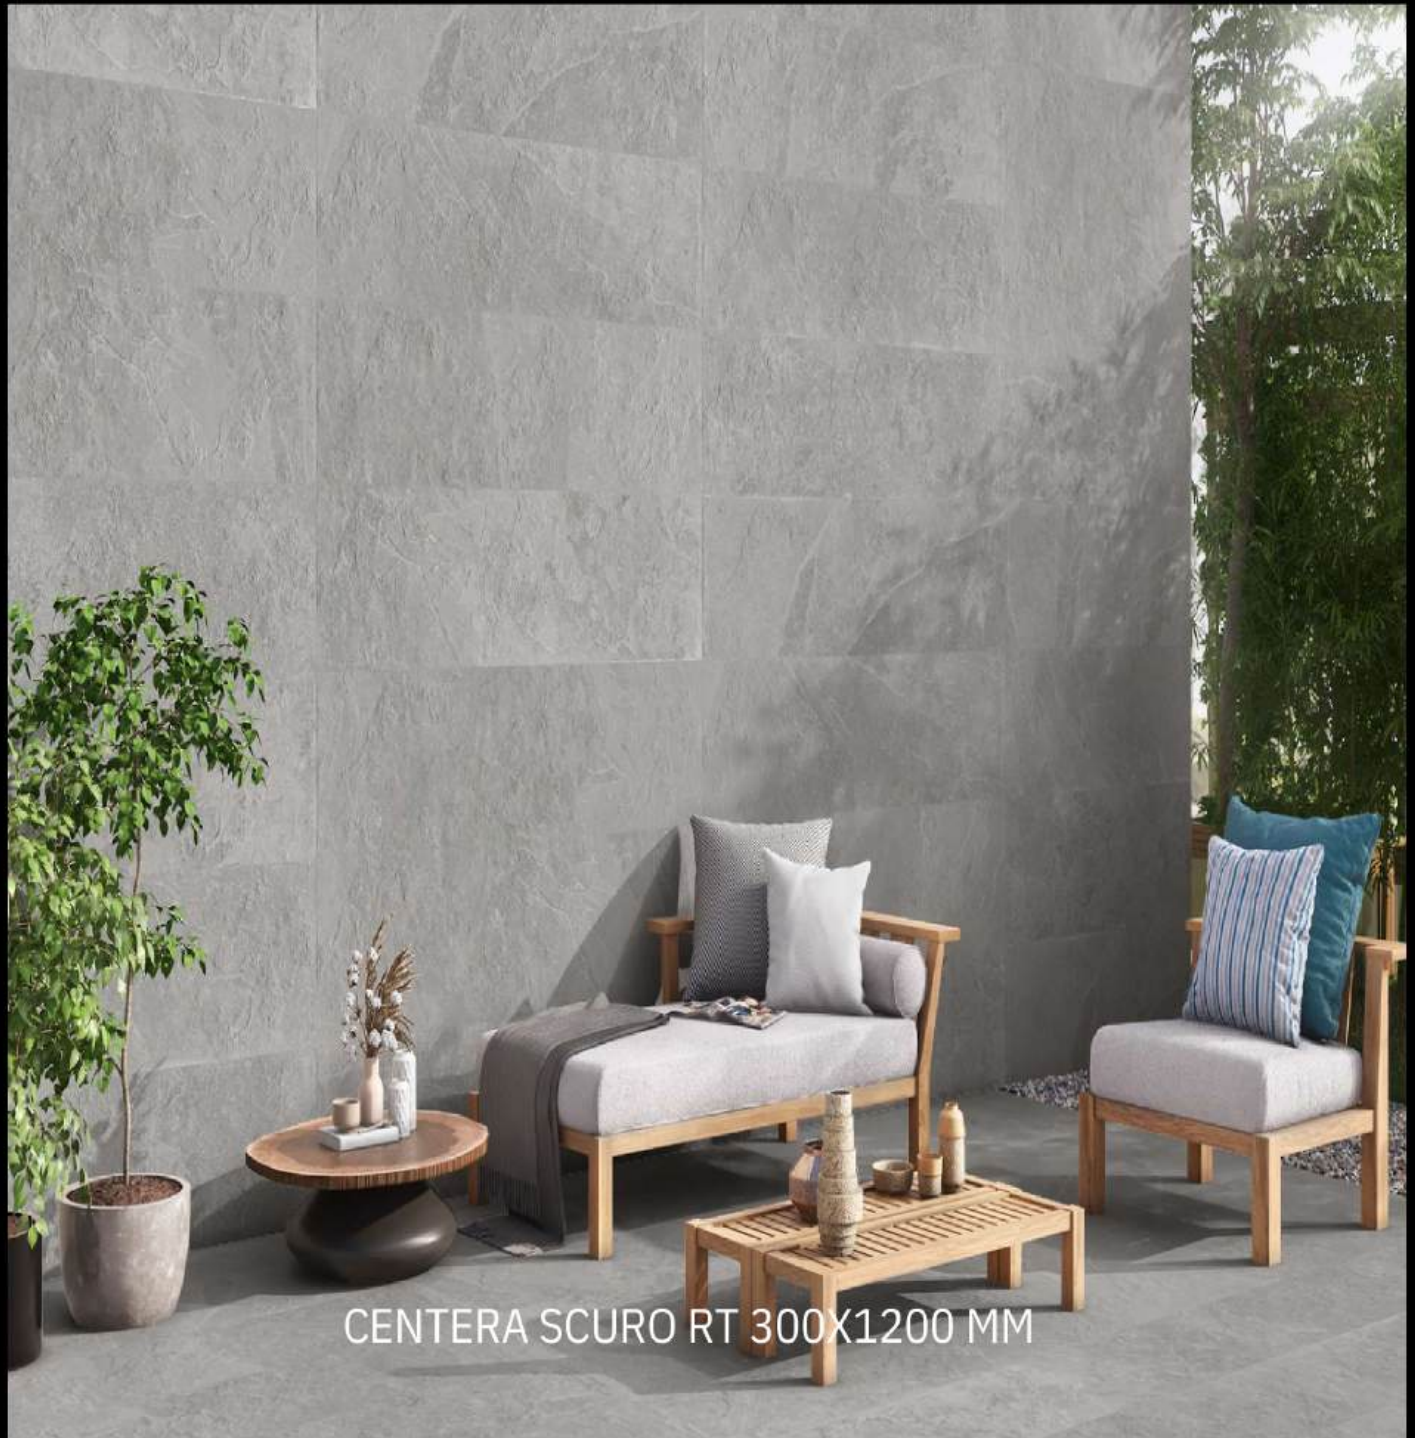

MAKE IN INDIA

LET'S MAKE SOMETHING BEAUTIFUL

RUSTIC SURFACE
GVT 300X1200 MM

CENTERA NERO RT 300X1200 MM

WALL & FLOOR / INDOOR / OUTDOOR

MAKE IN INDIA

LET'S MAKE SOMETHING BEAUTIFUL

RUSTIC SURFACE
GVT 300X1200 MM