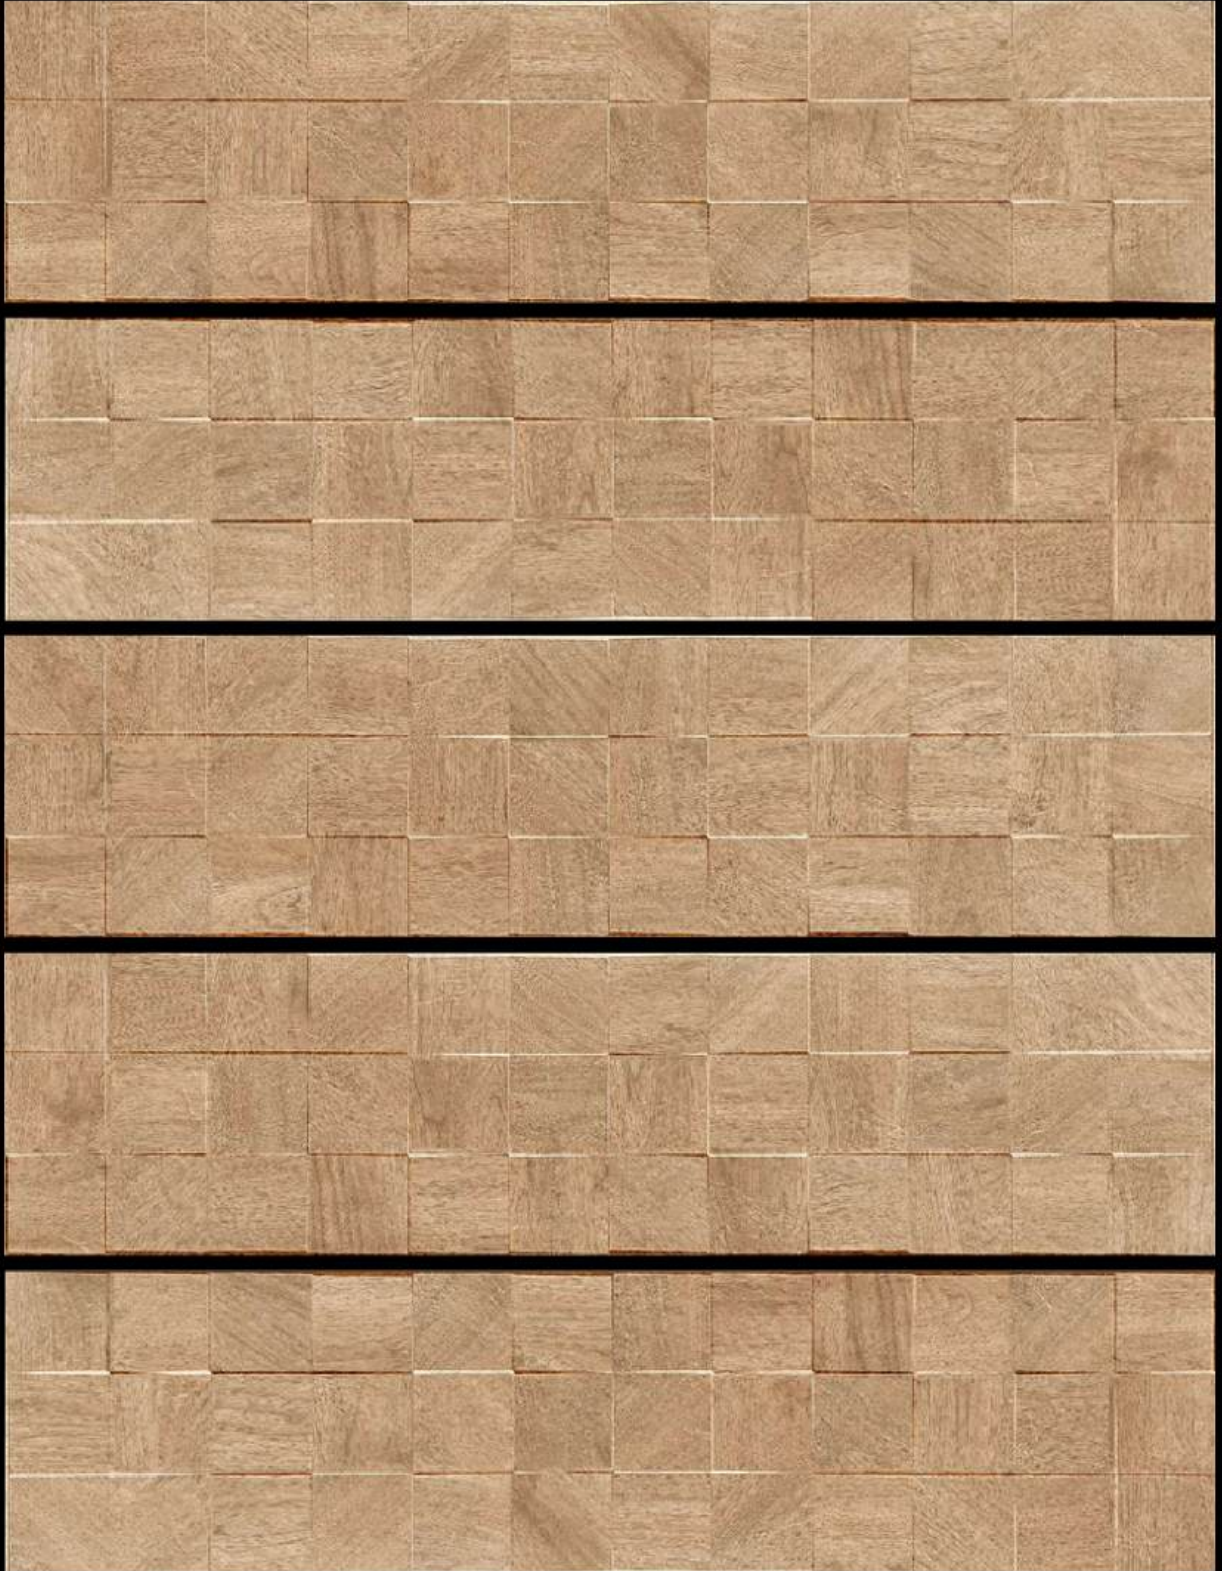

RUSTIC SURFACE
GVT 300X1200 MM

SQUARE WOOD MAPLE 300X1200 MM

WALL & FLOOR / INDOOR / OUTDOOR

MAKE IN INDIA

LET'S MAKE SOMETHING BEAUTIFUL