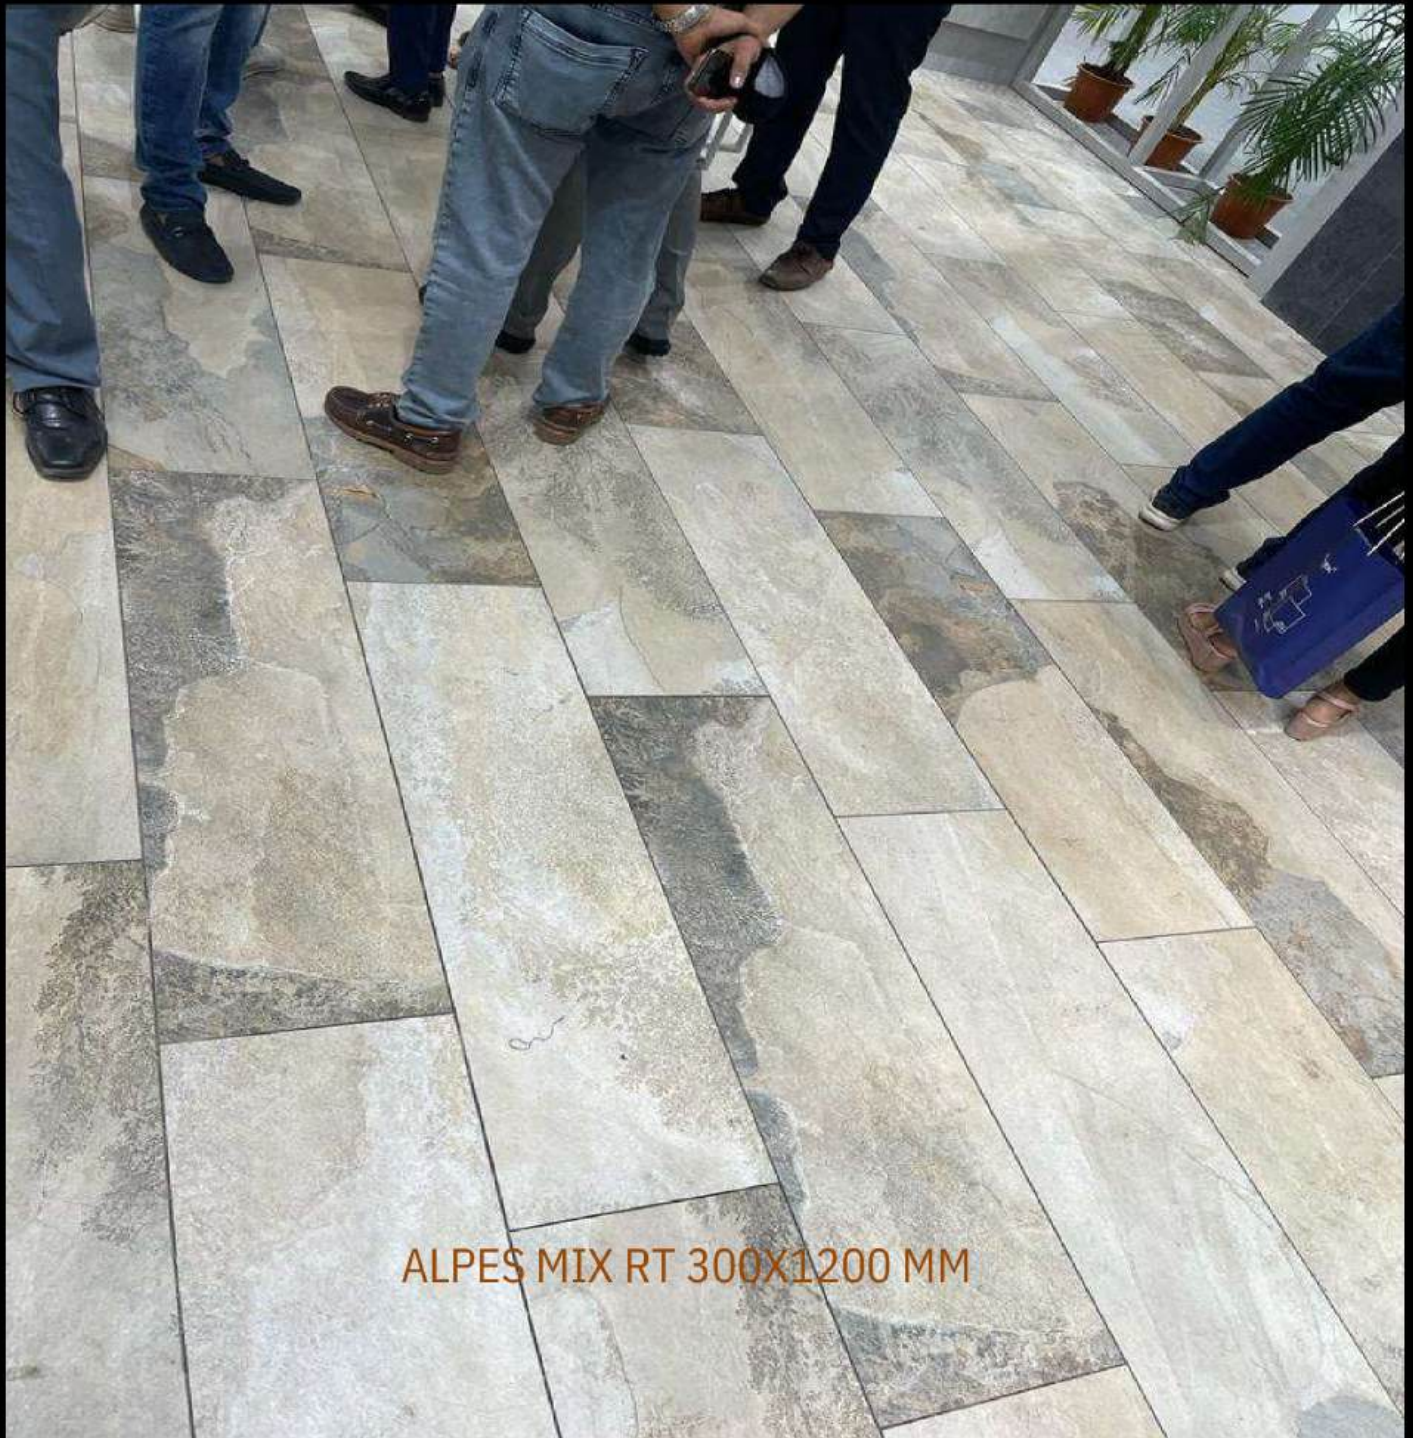

RUSTIC SURFACE
GVT 300X1200 MM

ALPES MIX RT 300X1200 MM

WALL & FLOOR / INDOOR / OUTDOOR

MAKE IN INDIA

LET'S MAKE SOMETHING BEAUTIFUL