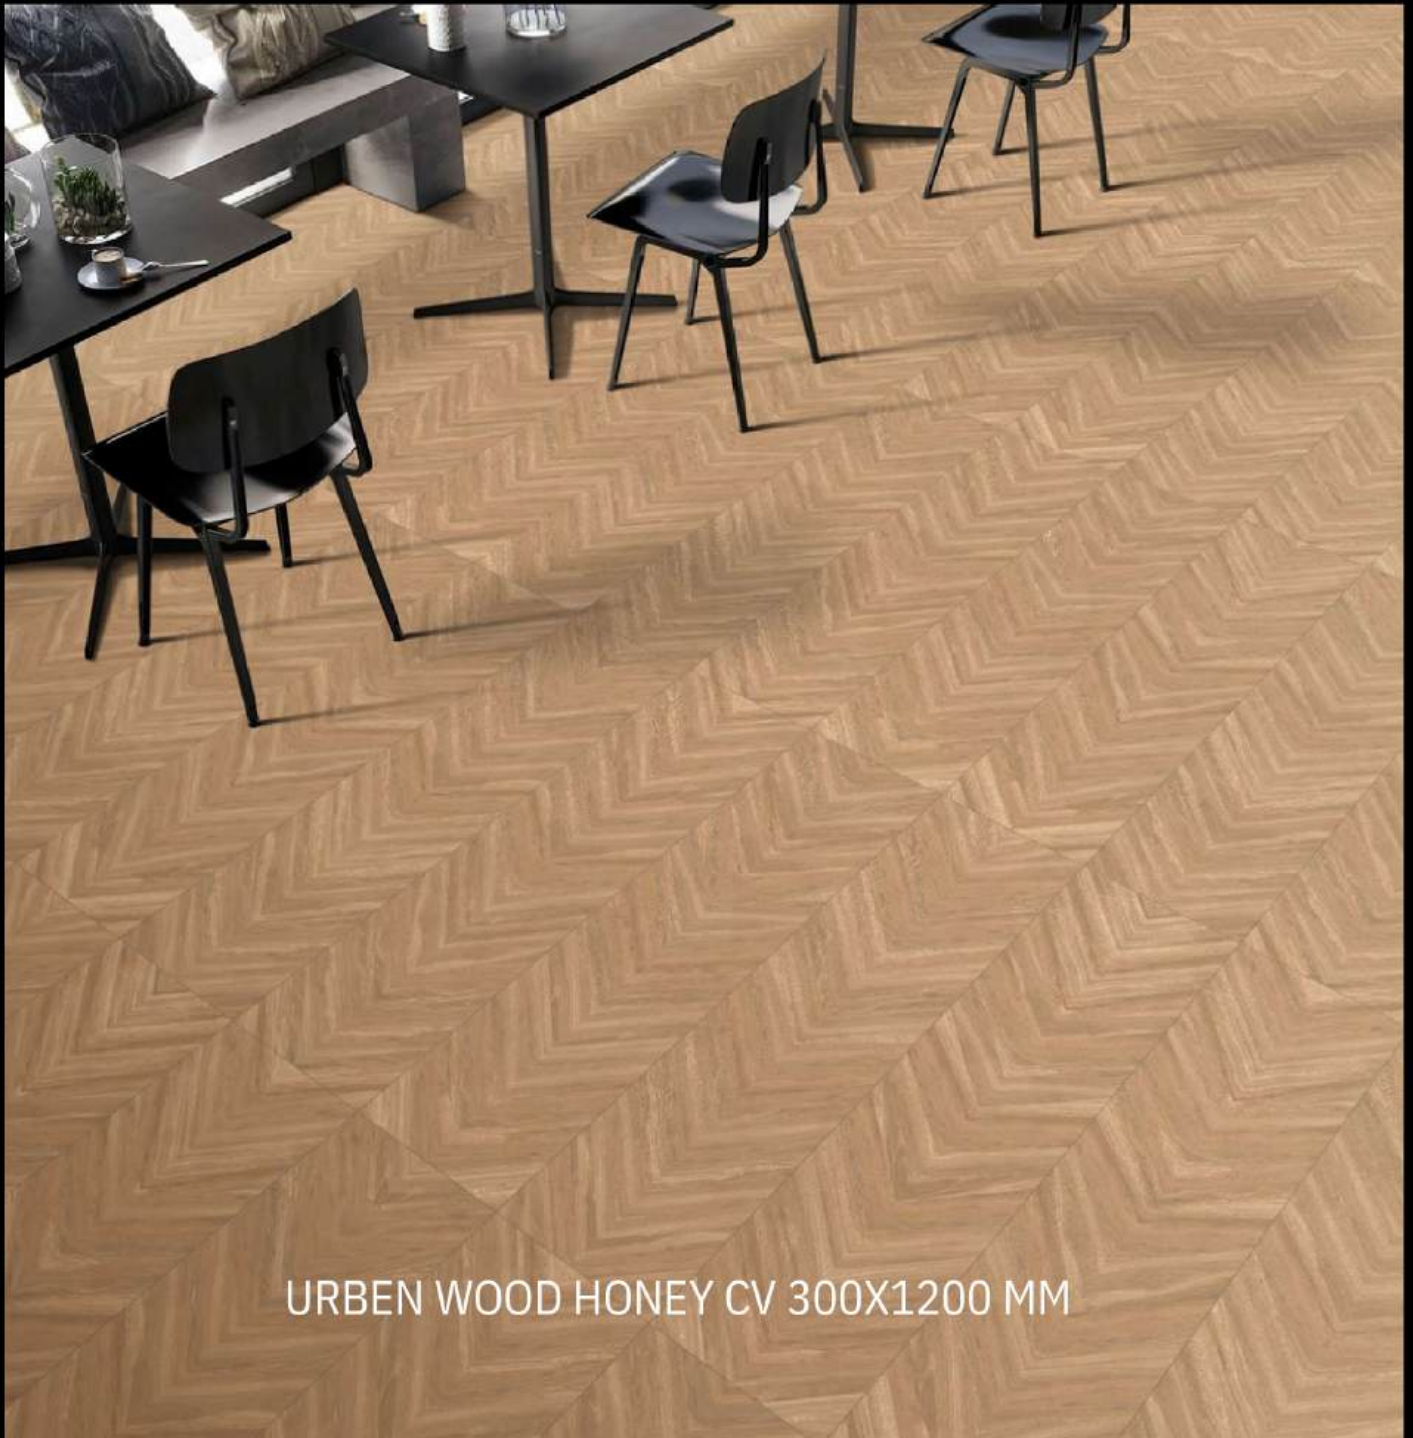

MAKE IN INDIA

LET'S MAKE SOMETHING BEAUTIFUL

CARVING SURFACE
GVT 300X1200 MM

URBEN WOOD CAFE CV 300X1200 MM

WALL & FLOOR / INDOOR / OUTDOOR

MAKE IN INDIA

LET'S MAKE SOMETHING BEAUTIFUL

CARVING SURFACE
GVT 300X1200 MM